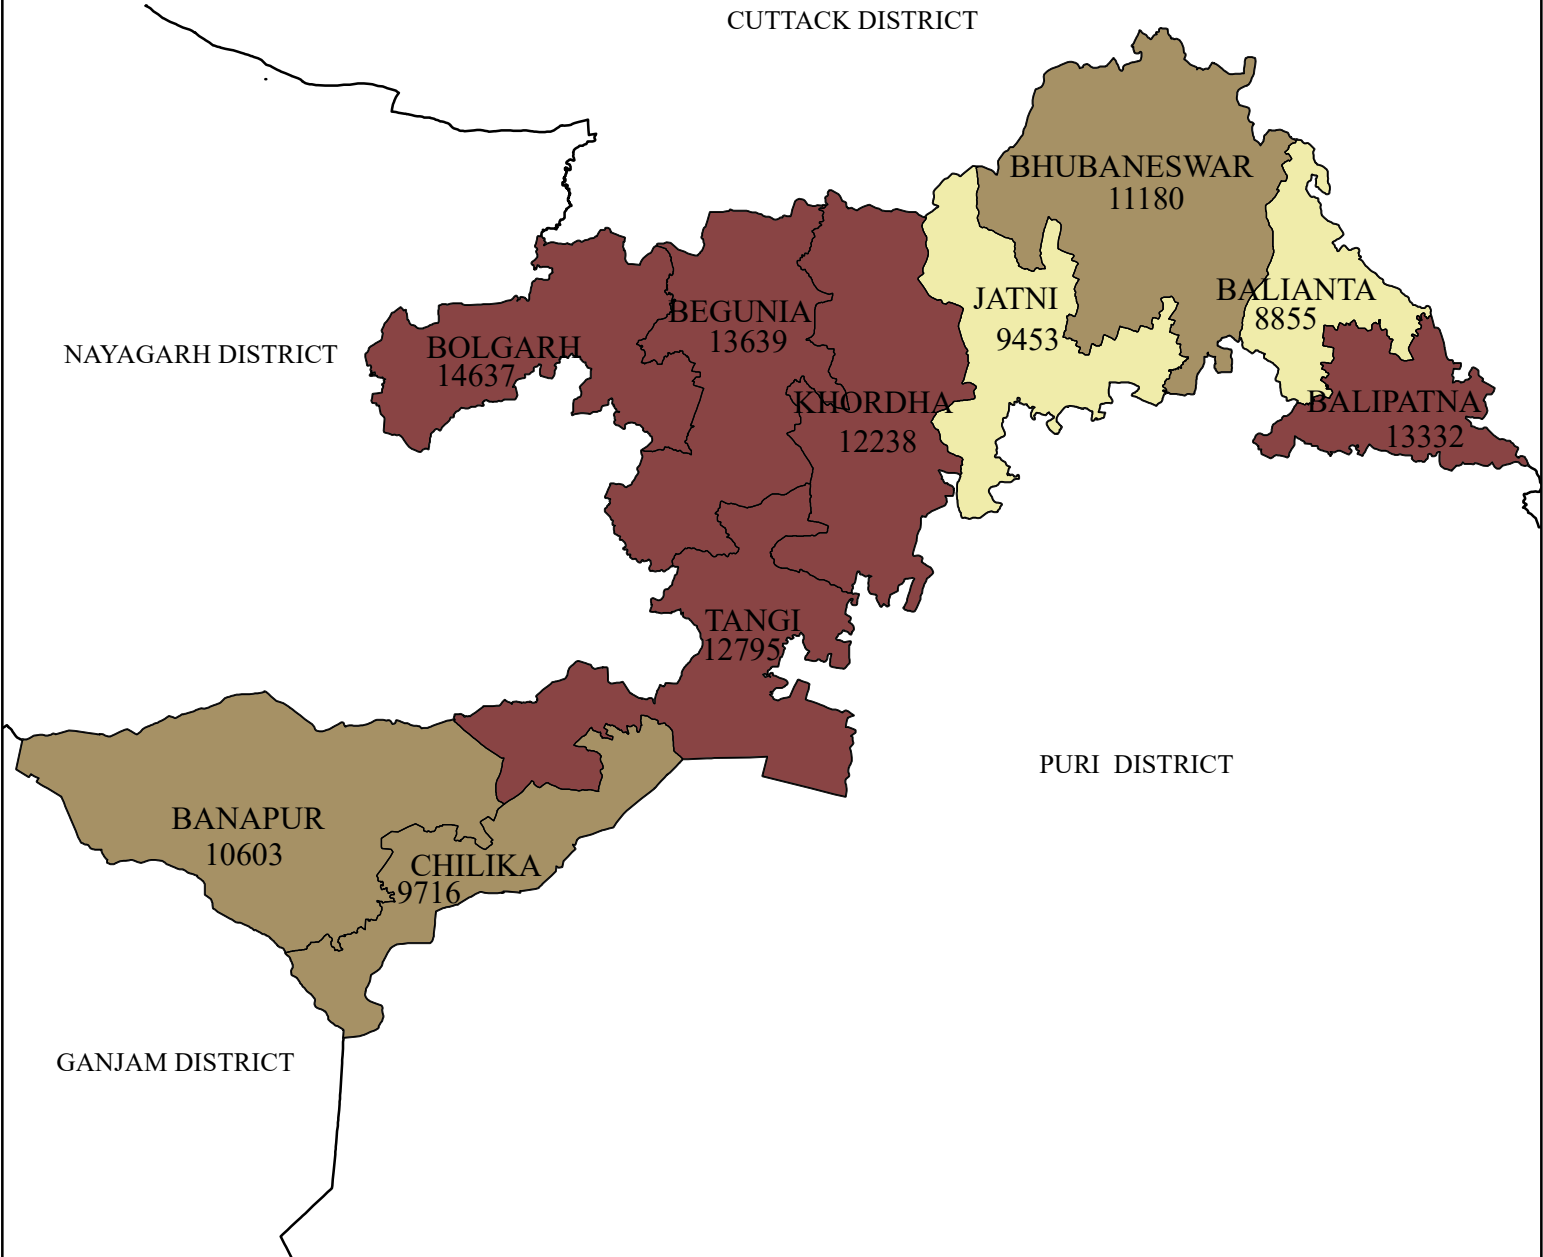

MARGINAL WORKERS DISTRICT: KHORDHA

LEGEND

MARGINAL WORKERS

- 8855 - 9710 (LOW)
- 9711 - 12230 (MEDIUM)
- 12231 - 14637 (HIGH)

- DISTRICT BOUNDARY
- BLOCK BOUNDARY

Source : Census - 2011

INDEX

0 5 10 20 Kilometers